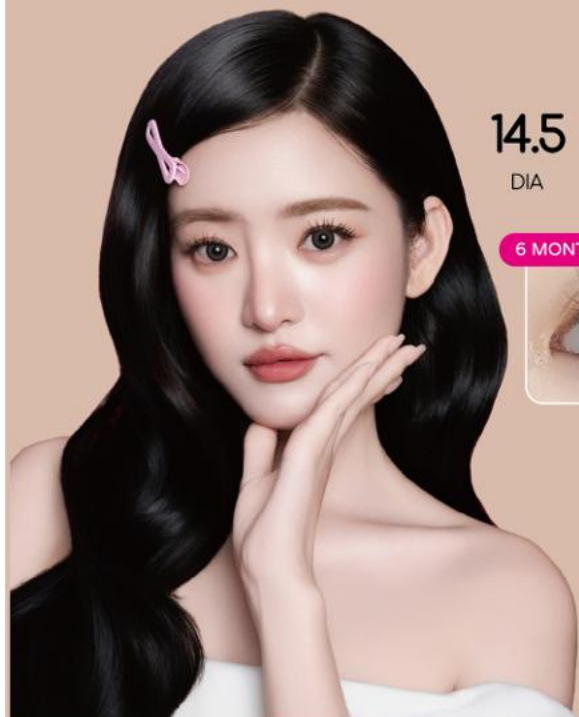

# HOT SALE

6 MONTHS / 1 DAY B.C 8.6MM

SOFT COMFORT / ANTI-UV  
HIGH OXYGEN / MOISTURIZING

**UYAAI**  
Play Your Look

「Snow Ball」

**UYAAI**

## # Snow Ball Brown

Soft as snow,  
warm as light.

14.5 | 13.6 | 8.6 | 42%  
DIA G.DIA B.C WATER

6 MONTHS

Play  
Your  
Look

Play Your Look

**UYAAI**